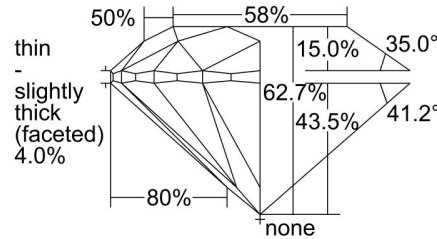

### GRADING RESULTS

Carat Weight ..... 5.07 carat

Color Grade ..... I

Clarity Grade ..... I1

Cut Grade ..... Excellent

### PROPORTIONS

Profile to actual proportions

### CLARITY CHARACTERISTICS