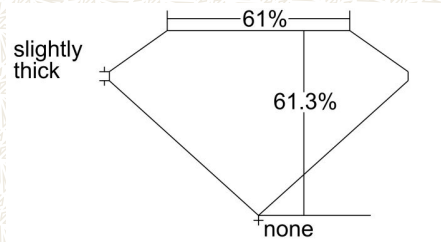

GIA NATURAL COLORED DIAMOND REPORT

March 11, 2020
 Report Type Grading Report
 GIA Report Number 1206831105
 Shape and Cutting Style .Cut-Cornered Square Modified Brilliant
 Measurements 13.85 x 13.85 x 8.49 mm
 Carat Weight 13.22 carat
 Color Grade Fancy Yellow
 Color Origin Natural
 Color Distribution Even
 Clarity Grade VS1
 Proportions:

Profile not to actual proportions

Polish Excellent
 Symmetry Excellent
 Fluorescence None
 Inscription(s): GIA 1206831105
 Comments: Pinpoints are not shown.

ADDITIONAL INFORMATION

GIA COLORED DIAMOND SCALE