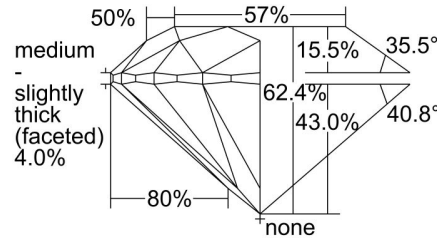

**GIA NATURAL DIAMOND GRADING REPORT**

 March 04, 2021  
 GIA Report Number ..... 1379850984  
 Shape and Cutting Style ..... Round Brilliant  
 Measurements ..... 7.31 - 7.36 x 4.58 mm

**GRADING RESULTS**

 Carat Weight ..... 1.52 carat  
 Color Grade ..... K  
 Clarity Grade ..... VVS2  
 Cut Grade ..... Excellent

**ADDITIONAL GRADING INFORMATION**

 Polish ..... Excellent  
 Symmetry ..... Excellent  
 Fluorescence ..... Faint  
 Inscription(s): GIA 1379850984

**PROPORTIONS**

Profile to actual proportions

**CLARITY CHARACTERISTICS**

**KEY TO SYMBOLS\***

-  Cloud
-  Feather

\* Red symbols denote internal characteristics (inclusions). Green or black symbols denote external characteristics (blemishes). Diagram is an approximate representation of the diamond, and symbols shown indicate type, position, and approximate size of clarity characteristics. All clarity characteristics may not be shown. Details of finish are not shown.