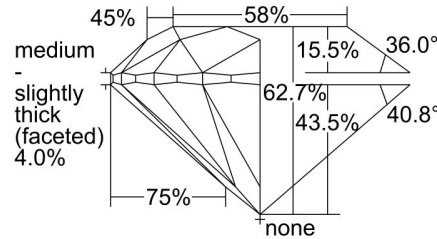

GIA NATURAL DIAMOND GRADING REPORT

October 27, 2020
 GIA Report Number 1369418753
 Shape and Cutting Style Round Brilliant
 Measurements 7.70 - 7.76 x 4.85 mm

GRADING RESULTS

Carat Weight 1.81 carat
 Color Grade K
 Clarity Grade VS1
 Cut Grade Excellent

ADDITIONAL GRADING INFORMATION

Polish Excellent
 Symmetry Excellent
 Fluorescence None
 Inscription(s): GIA 1369418753

Comments: Additional clouds are not shown. Pinpoints are not shown.

PROPORTIONS

Profile to actual proportions

CLARITY CHARACTERISTICS

KEY TO SYMBOLS*

- Crystal
- ⊗ Cloud
- ~ Feather
- \\ Needle

* Red symbols denote internal characteristics (inclusions). Green or black symbols denote external characteristics (blemishes). Diagram is an approximate representation of the diamond, and symbols shown indicate type, position, and approximate size of clarity characteristics. All clarity characteristics may not be shown. Details of finish are not shown.