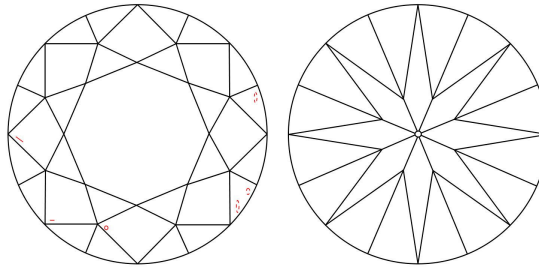

GIA NATURAL DIAMOND GRADING REPORT

October 27, 2020
 GIA Report Number 1369418753
 Shape and Cutting Style Round Brilliant
 Measurements 7.70 - 7.76 x 4.85 mm

GRADING RESULTS

Carat Weight 1.81 carat
 Color Grade K
 Clarity Grade VS1
 Cut Grade Excellent

ADDITIONAL GRADING INFORMATION

Polish Excellent
 Symmetry Excellent
 Fluorescence None
 Inscription(s): GIA 1369418753

Comments: Additional clouds are not shown. Pinpoints are not shown.

PROPORTIONS

Profile to actual proportions

CLARITY CHARACTERISTICS

KEY TO SYMBOLS*

- Crystal
- ⊗ Cloud
- ~ Feather
- \\ Needle

* Red symbols denote internal characteristics (inclusions). Green or black symbols denote external characteristics (blemishes). Diagram is an approximate representation of the diamond, and symbols shown indicate type, position, and approximate size of clarity characteristics. All clarity characteristics may not be shown. Details of finish are not shown.