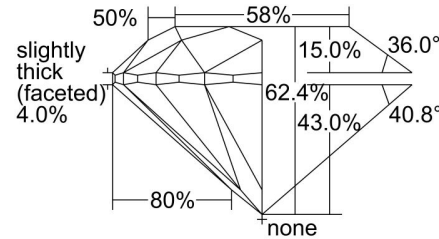

GIA NATURAL DIAMOND GRADING REPORT

January 26, 2021

GIA Report Number 2213421391

Shape and Cutting Style Round Brilliant

Measurements 9.15 - 9.20 x 5.73 mm

GRADING RESULTS

Carat Weight 3.01 carat

Color Grade N

PROPORTIONS

Profile to actual proportions

CLARITY CHARACTERISTICS

KEY TO SYMBOLS*
 Needle

 Cloud

* Red symbols denote internal characteristics (inclusions). Green or black symbols denote external characteristics (blemishes). Diagram is an approximate representation of the diamond, and symbols shown indicate type, position, and approximate size of clarity characteristics. All clarity characteristics may not be shown. Details of finish are not shown.