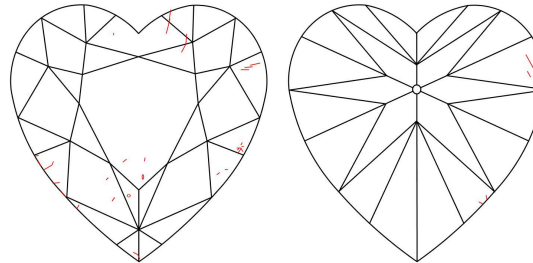

GIA NATURAL DIAMOND GRADING REPORT

July 16, 2021
 GIA Report Number 3395533001
 Shape and Cutting Style Heart Brilliant
 Measurements 14.07 x 15.87 x 8.79 mm

GRADING RESULTS

Carat Weight 11.34 carat
 Color Grade K
 Clarity Grade VS1

ADDITIONAL GRADING INFORMATION

Polish Very Good
 Symmetry Very Good
 Fluorescence None
 Inscription(s): GIA 3395533001

Comments: Pinpoints are not shown. Surface graining is not shown.

PROPORTIONS

Profile not to actual proportions

CLARITY CHARACTERISTICS

KEY TO SYMBOLS*

- Crystal
- ∖ Needle
- ~ Feather

* Red symbols denote internal characteristics (inclusions). Green or black symbols denote external characteristics (blemishes). Diagram is an approximate representation of the diamond, and symbols shown indicate type, position, and approximate size of clarity characteristics. All clarity characteristics may not be shown. Details of finish are not shown.