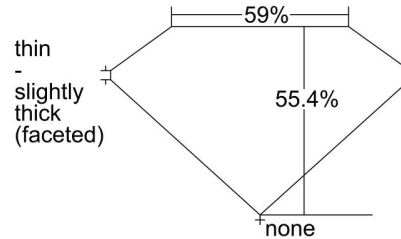

GIA NATURAL DIAMOND GRADING REPORT

July 16, 2021
 GIA Report Number 3395533001
 Shape and Cutting Style Heart Brilliant
 Measurements 14.07 x 15.87 x 8.79 mm

GRADING RESULTS

Carat Weight 11.34 carat
 Color Grade K
 Clarity Grade VS1

ADDITIONAL GRADING INFORMATION

Polish Very Good
 Symmetry Very Good
 Fluorescence None
 Inscription(s): GIA 3395533001

Comments: Pinpoints are not shown. Surface graining is not shown.

PROPORTIONS

Profile not to actual proportions

CLARITY CHARACTERISTICS

KEY TO SYMBOLS*

- Crystal
- ∖ Needle
- ~ Feather

* Red symbols denote internal characteristics (inclusions). Green or black symbols denote external characteristics (blemishes). Diagram is an approximate representation of the diamond, and symbols shown indicate type, position, and approximate size of clarity characteristics. All clarity characteristics may not be shown. Details of finish are not shown.