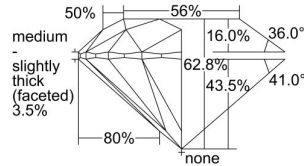

GIA®

FACSIMILE

GIA REPORT 1343506421

Verify this report at GIA.edu

GIA NATURAL DIAMOND DOSSIER®

January 06, 2020
GIA Report Number 1343506421
Shape and Cutting Style ..... Round Brilliant
Measurements ..... 6.14 - 6.18 x 3.87 mm

GRADING RESULTS

Carat Weight ..... 0.91 carat
Color Grade ..... H
Clarity Grade VVS1
Cut Grade ..... Excellent

ADDITIONAL GRADING INFORMATION

Polish ..... Excellent
Symmetry ..... Excellent
Fluorescence ..... None
Clarity Characteristics ..... Pinpoint
Inscription(s): GIA 1343506421

PROPORTIONS

Profile to actual proportions