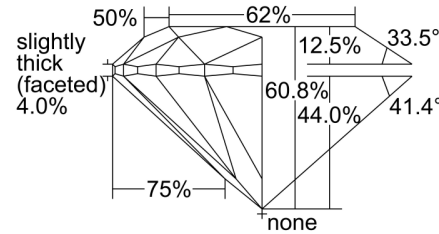

**GIA NATURAL DIAMOND GRADING REPORT**

 August 03, 2021  
 GIA Report Number ..... 5212935224  
 Shape and Cutting Style ..... Round Brilliant  
 Measurements ..... 11.09 - 11.14 x 6.76 mm

**GRADING RESULTS**

 Carat Weight ..... 5.20 carat  
 Color Grade ..... G  
 Clarity Grade ..... VVS1  
 Cut Grade ..... Excellent

**ADDITIONAL GRADING INFORMATION**

 Polish ..... Excellent  
 Symmetry ..... Excellent  
 Fluorescence ..... Very Strong Blue  
 Inscription(s): GIA 5212935224

**PROPORTIONS**

Profile to actual proportions

**CLARITY CHARACTERISTICS**

**KEY TO SYMBOLS\***

- Pinpoint

\* Red symbols denote internal characteristics (inclusions). Green or black symbols denote external characteristics (blemishes). Diagram is an approximate representation of the diamond, and symbols shown indicate type, position, and approximate size of clarity characteristics. All clarity characteristics may not be shown. Details of finish are not shown.