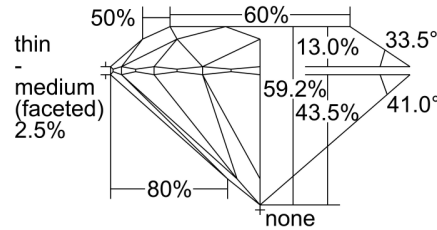

GIA NATURAL DIAMOND GRADING REPORT

November 29, 2021

GIA Report Number 6224168223

Shape and Cutting Style Round Brilliant

Measurements 11.43 - 11.46 x 6.78 mm

GRADING RESULTS

Carat Weight 5.34 carat

Color Grade I

PROPORTIONS

Profile to actual proportions

CLARITY CHARACTERISTICS

GRADING SCALES

GIA
COLOR
SCALE

COLORLESS	D
	E
	F
	G
NEAR COLORLESS	H
	I
	J
FANT	K
	L
	M
	N
VERY LIGHT	O
	P
	Q
	R
	S
	T
	U
LIGHT	V
	W
	X
	Y
	Z

GIA
CLARITY
SCALE

	FLAWLESS
	INTERNALLY FLAWLESS
VERY VERY SLIGHTLY INCLUDED	VVS ₁
	VVS ₂
VERY SLIGHTLY INCLUDED	VS ₁
	VS ₂
SLIGHTLY INCLUDED	SI ₁
	SI ₂
INCLUDED	I ₁
	I ₂
	I ₃

GIA
CUT
SCALE

	EXCELLENT
	VERY GOOD
	GOOD
	FAIR
	POOR