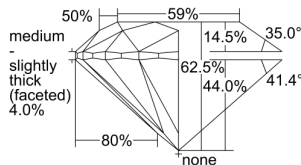

GIA®

FACSIMILE

GIA REPORT 6341491436

Verify this report at GIA.edu

GIA NATURAL DIAMOND DOSSIER®

January 03, 2020
GIA Report Number **6341491436**
Shape and Cutting Style ..... **Round Brilliant**
Measurements ..... **5.25 - 5.28 x 3.29 mm**

GRADING RESULTS

Carat Weight ..... **0.56 carat**
Color Grade ..... **D**
Clarity Grade **VVS1**
Cut Grade ..... **Excellent**

ADDITIONAL GRADING INFORMATION

Polish ..... **Excellent**
Symmetry ..... **Excellent**
Fluorescence ..... **Faint**
Clarity Characteristics..... **Pinpoint, Feather, Surface Graining**
Inscription(s): **GIA 6341491436**

PROPORTIONS

Profile to actual proportions

GRADING SCALES

GIA COLOR SCALE	GIA CLARITY SCALE	GIA CUT SCALE	
D	FLAWLESS	EXCELLENT	
E	INTERNALLY FLAWLESS		
F		VVS₁	VERY GOOD
G	VVS₂		
H	VS₁	GOOD	
I	VS₂		
J	SI₁	FAIR	
K	SI₂		
L	I₁	POOR	
M	I₂		
N	I₃		
O			
P			
Q			
R			
S			
T			
U			
V			
W			
X			
Y			
Z